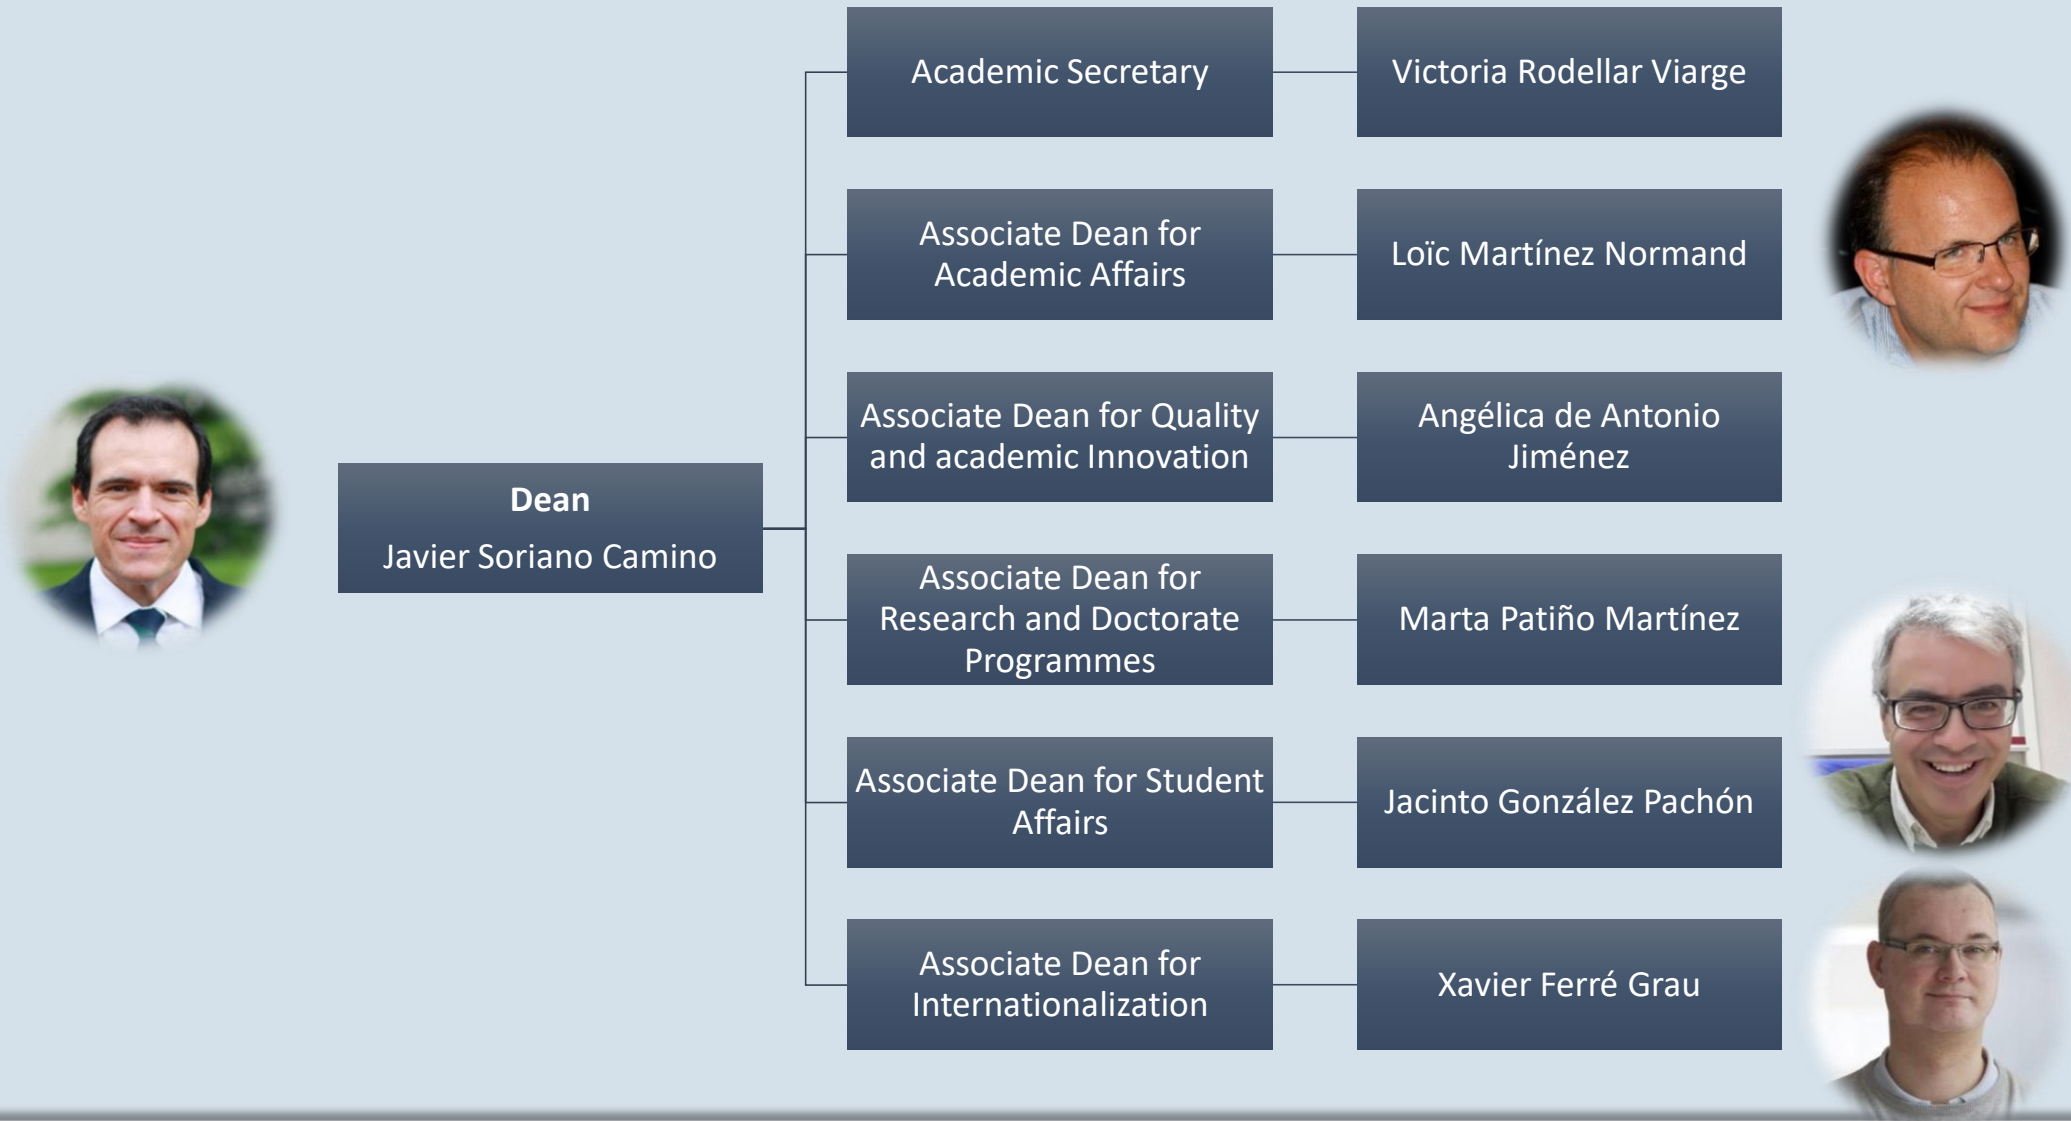

PhD in Software, Systems and Computing

- Aurora Pérez Pérez & José Luis Fuertes Castro

ETSIINF: executive board

Postgraduate Programme Staff

Postgraduate Programme Offices Tasks

Student secretary

- Enrolment
- Checking original documents
- Issuing certificates
- Application and processing of postgraduate qualifications