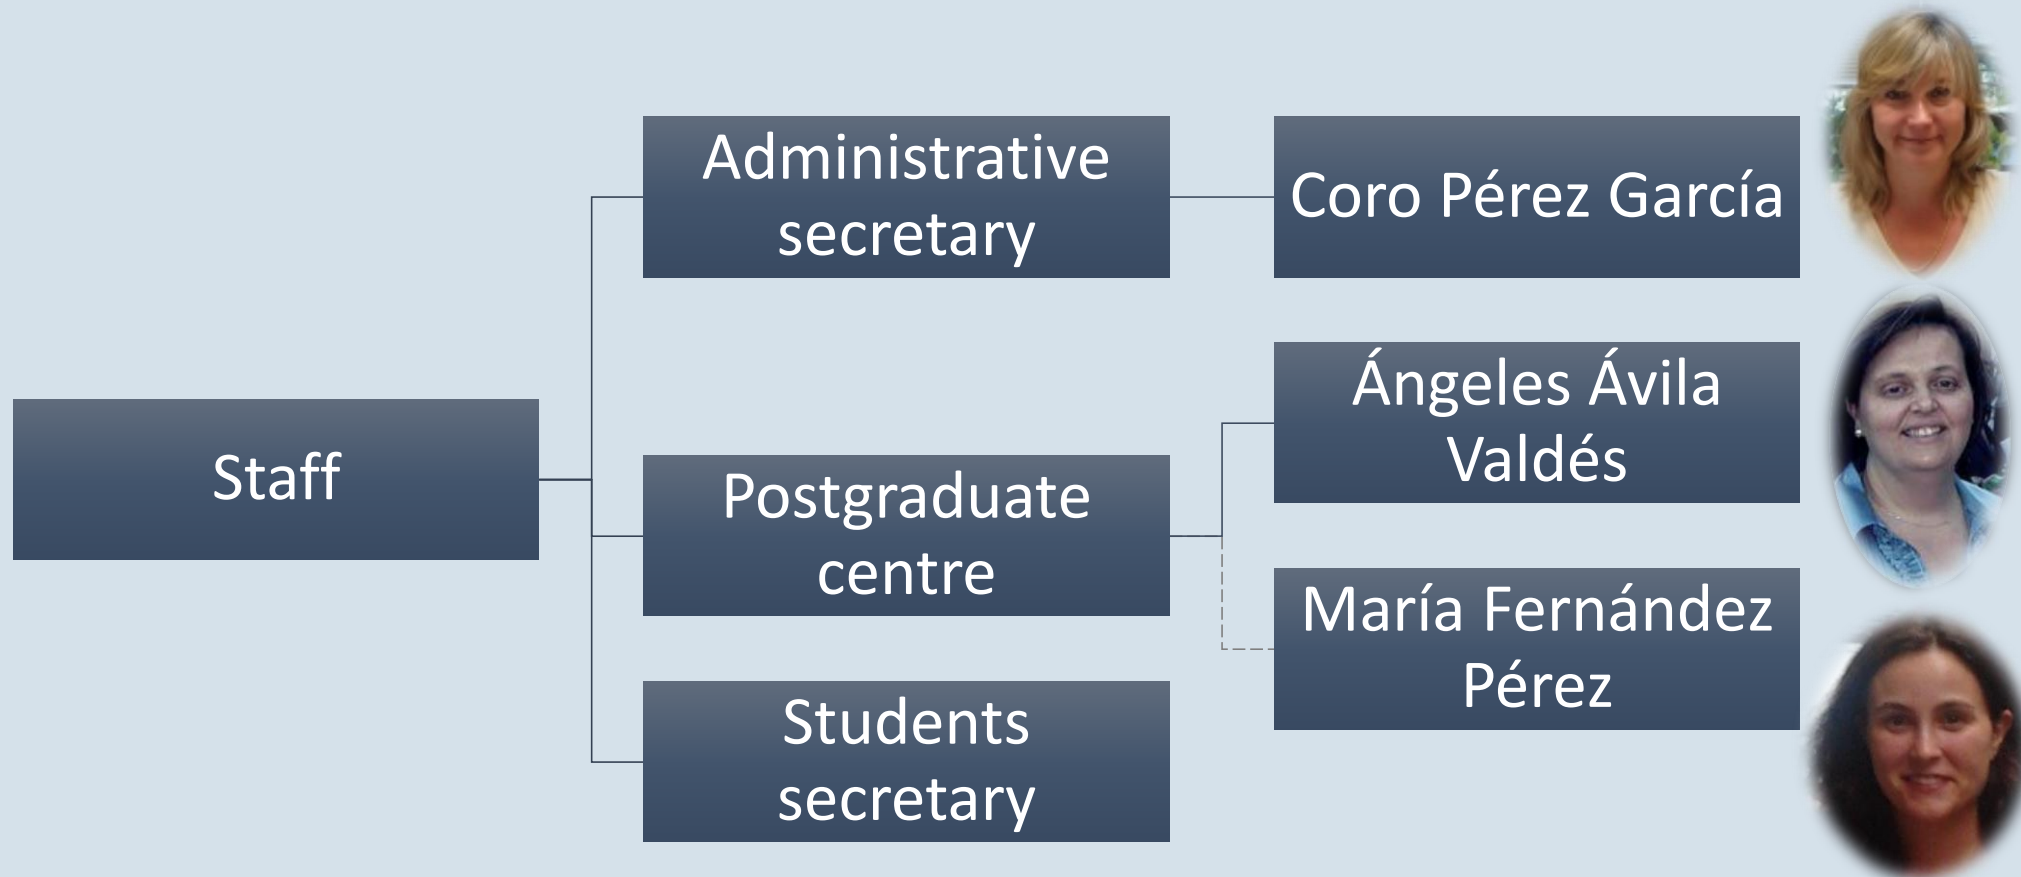

PhD in Software, Systems and Computing

- Aurora Pérez Pérez & José Luis Fuertes Castro

ETSIINF: executive board

Postgraduate Programme Staff

Postgraduate Programme Offices Tasks

Student secretary

- Enrolment
- Checking original documents
- Issuing certificates
- Application and processing of postgraduate qualifications