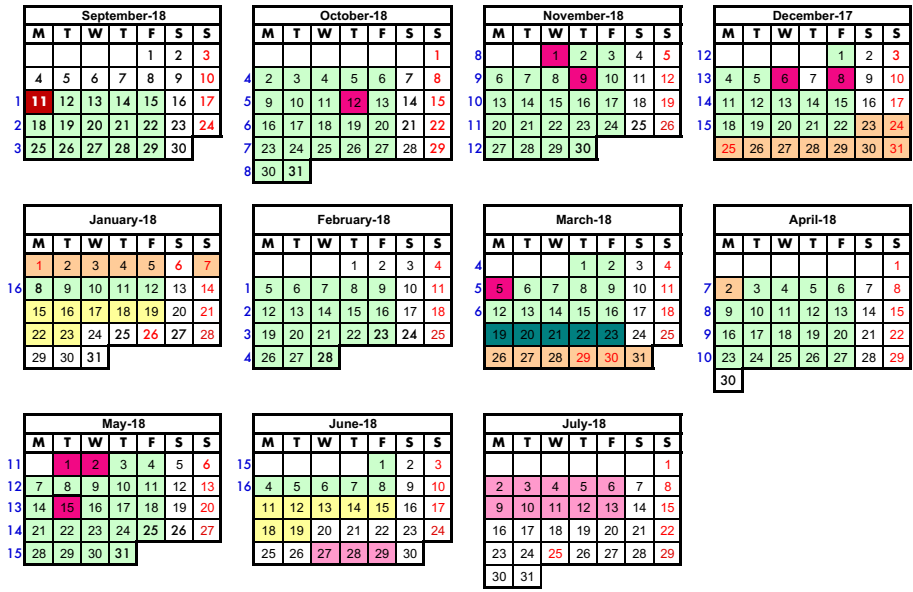

2 Calendar

EUROPEAN MASTER IN SOFTWARE ENGINEERING COURSE 2017-2018

First semester starts on 11 September 2017
Second semester starts on 5 February 2018

Key:

- 11 Welcome meeting for new students
- School day
- Evaluation process
- Holiday
- Vacation
- Extraordinary exams
- Complementart activities; transversal competences development

Enrollment:

1st period: 17-31 July and 4-10 September 2017
2nd period: 22 January - 13 February 2018