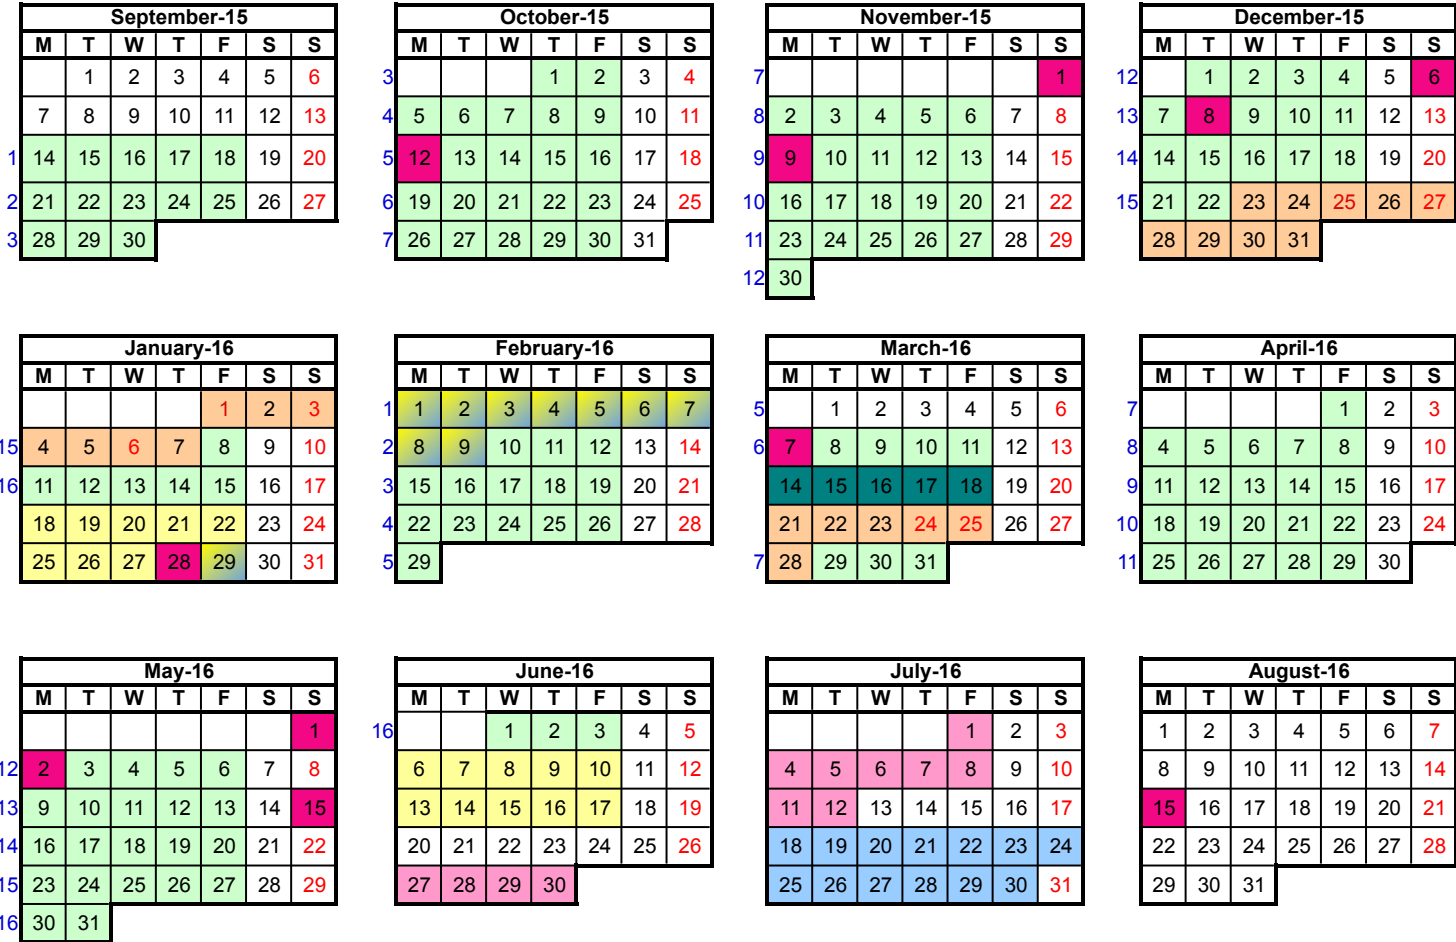

E.T.S. DE INGENIEROS INFORMÁTICOS
Universidad Politécnica de Madrid

EUROPEAN MASTER IN SOFTWARE ENGINEERING
COURSE 2015-16

Course starts on 14 September 2015

Key:

- School day
- Evaluation process
- Holiday
- Vacation
- Registration
- Extraordinary exams
- Complementart activities; transversal competences development